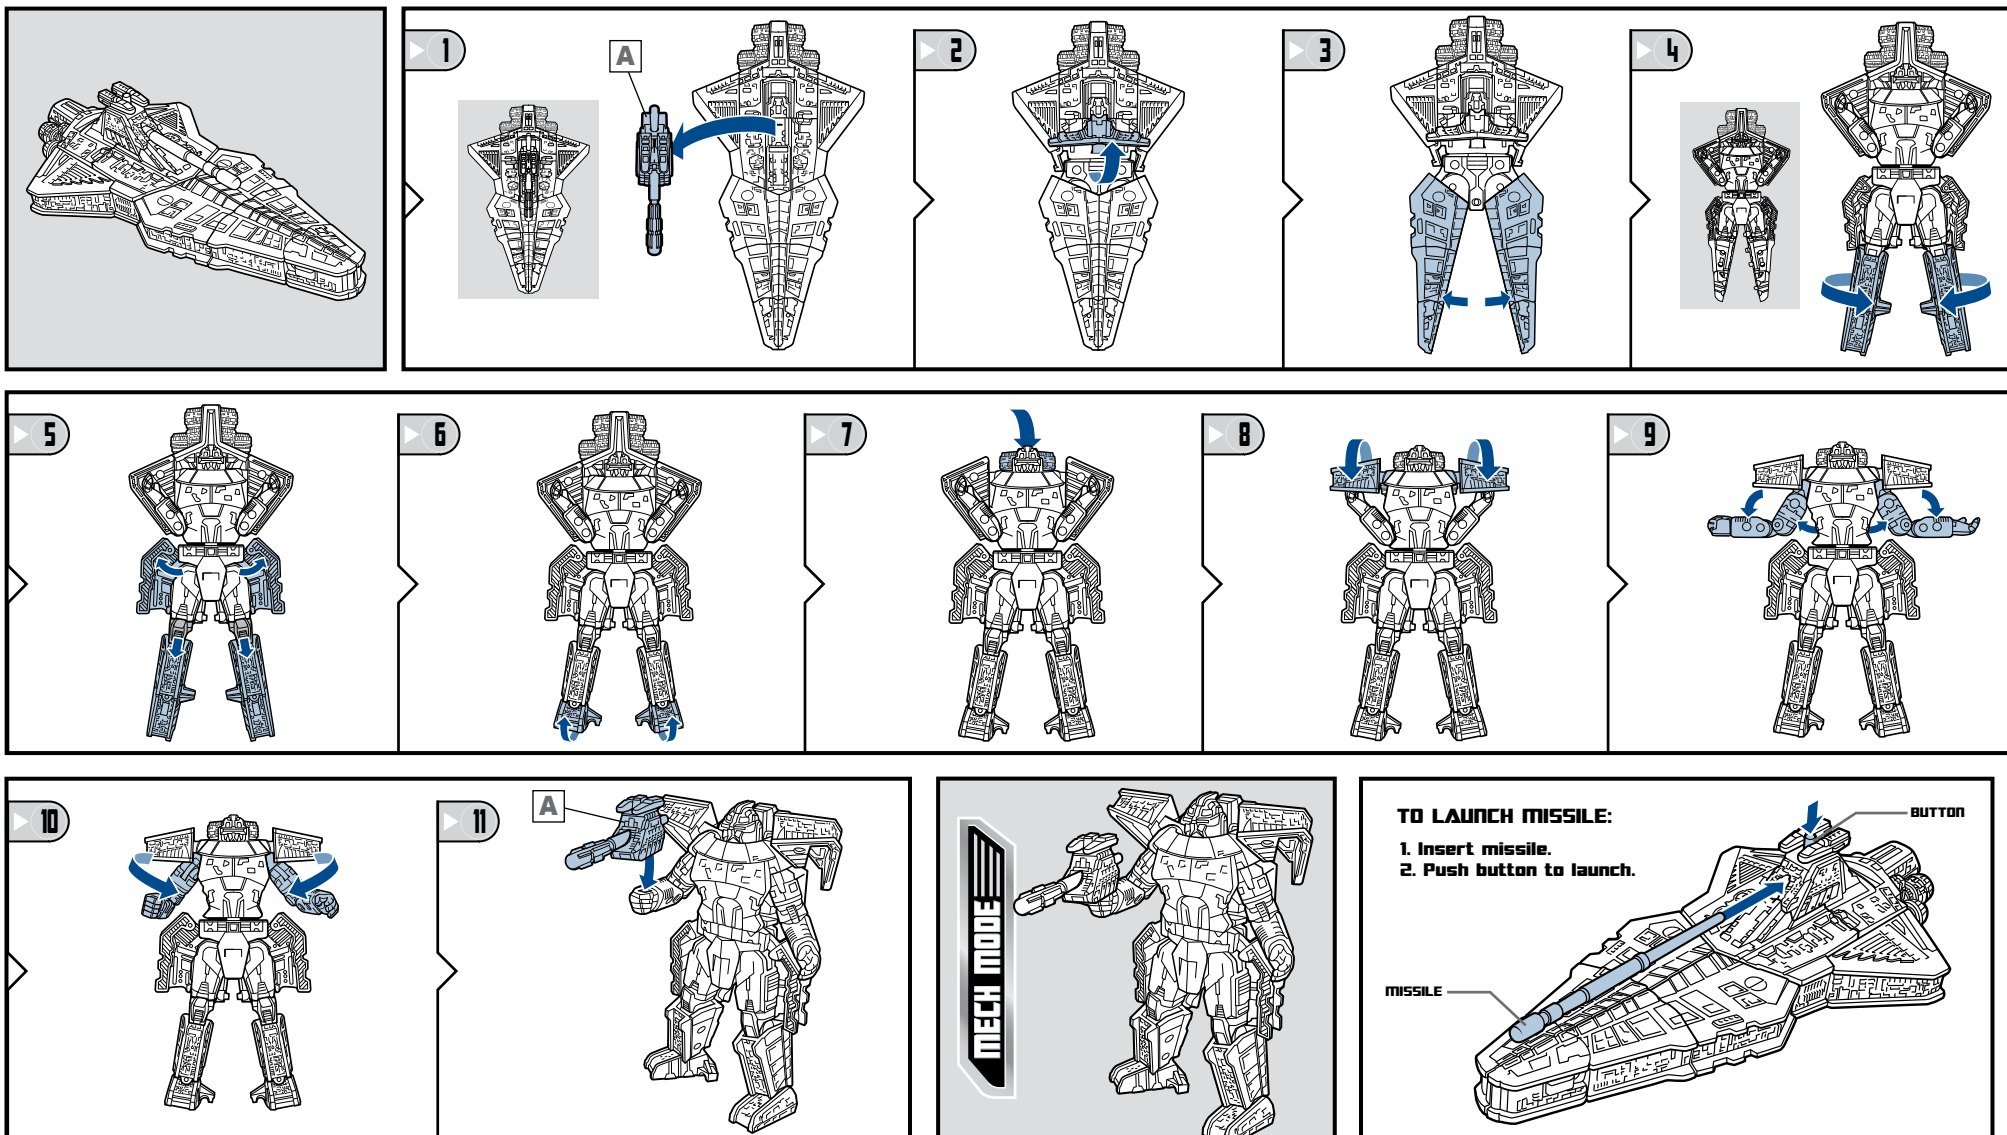

TRANSFORMERS CROSSOVERS™

STAR WARS®

REPUBLIC ATTACK CRUISER™

LIEUTENANT THIRE™

WARNING:

CHOKING HAZARD—Small parts.
Not for children under 3 years.

AGES 5+

20811/94741 Asst.

NOTE: Some parts are made to detach if excessive force is applied and are designed to be reattached if separation occurs. Adult supervision may be necessary for younger children.

CHANGING TO MECH

Retain instructions for future reference.

© 2010 Lucasfilm Ltd. & © or TM where indicated.
All Rights Reserved.
® and/or TM* & © 2010 Hasbro. All Rights Reserved.
TM & © denote U.S. Trademarks.
* Manufactured under license from Tomly Company, Ltd.

VISIT STARWARS.HASBRO.COM

Reverse order of instructions to convert
back into vehicle.

Some poses may require hand support.
Product and colors may vary.

WARNING:
Not suitable for children
under 3 years because of
small parts – choking hazard.

PIN 7078200000